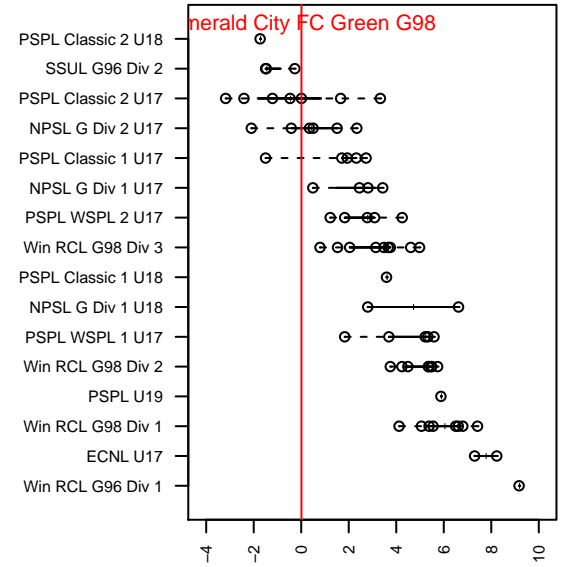

Emerald City FC Green G98

Emerald City FC
 Seattle, WA
 G98 total strength=1124
 attack=3.32 defense=2.84
 fall league = PSPL Classic 2 U17

alt names used:
 EMERALD CITY FC ECFC F98 GREEN (WA)
 Emerald City FC F98 Green
 EMERALD CITY FC ECFC F98 GREEN (WA)

Venues played:
 2015 2014 WA Cup GU16 Silver U16
 2015 PSPL Classic 2 U17
 2015 WA Cup GU17 Gold/Silver U17

Emerald City FC Green G98
 Dots are actual minus expected GF (blue circles) and GA (red triangles).
 Blue line is smoothed change in attack strength. Red is smoothed change in defense strength.

**attack and defense variance (black dot)
relative to other teams
and top 10 in region**

**attack and defense rating
relative to others at age
and all opponents in last 13 months**

Performance relative to 13 month average